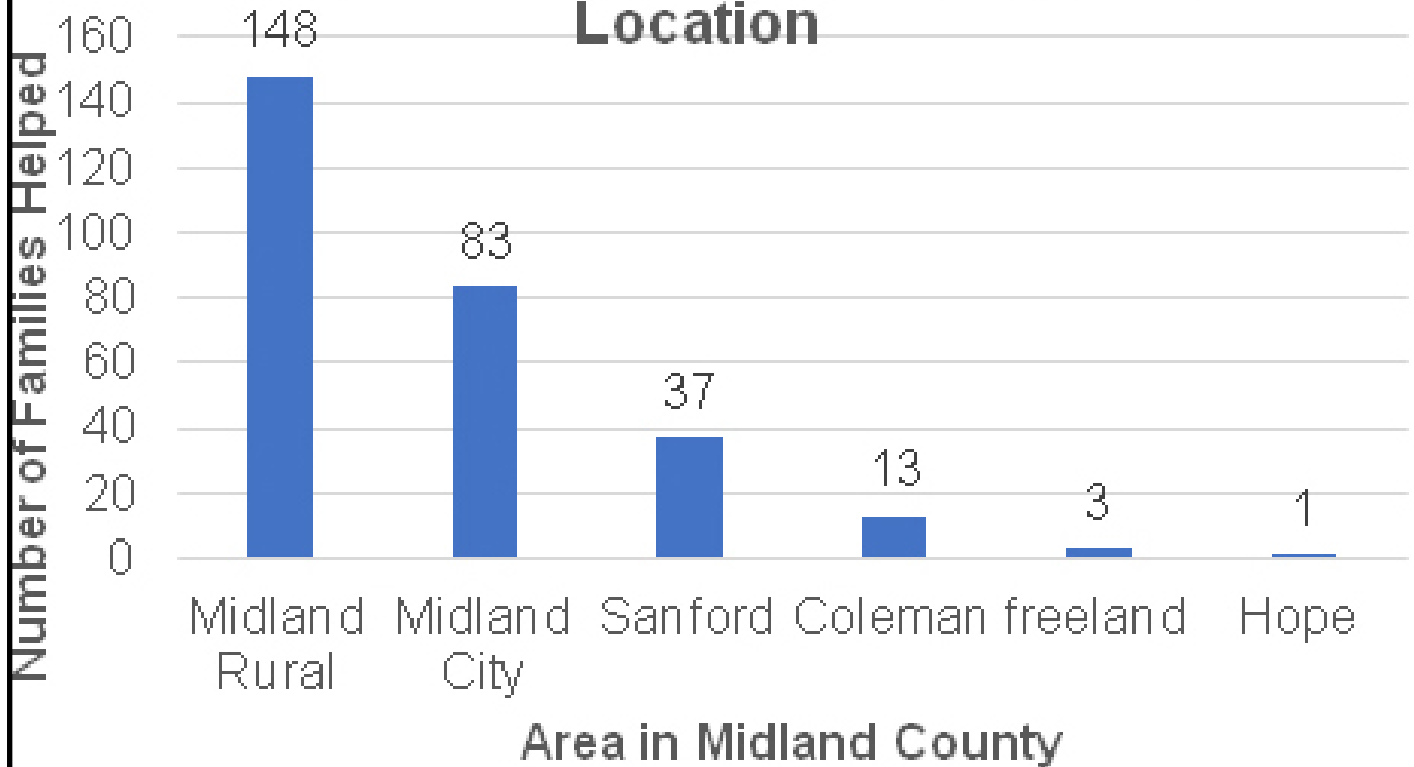

Pet Food Assistance Program Number of Families Helped in 2023 by Location

Pet Food Assistance Program Number of Families Helped by Year

Pet Food Assistance Program

	Thru 2022	2023	Total
Families Helped	1339	277	1616
Dogs	1613	291	1904
Cats	2503	343	2846
Other Animals	38	6	44
Pounds Dog Food Delivered	49,131	10,345	59,476
Pounds Cat Food Delivered	25,951	3730	29,681