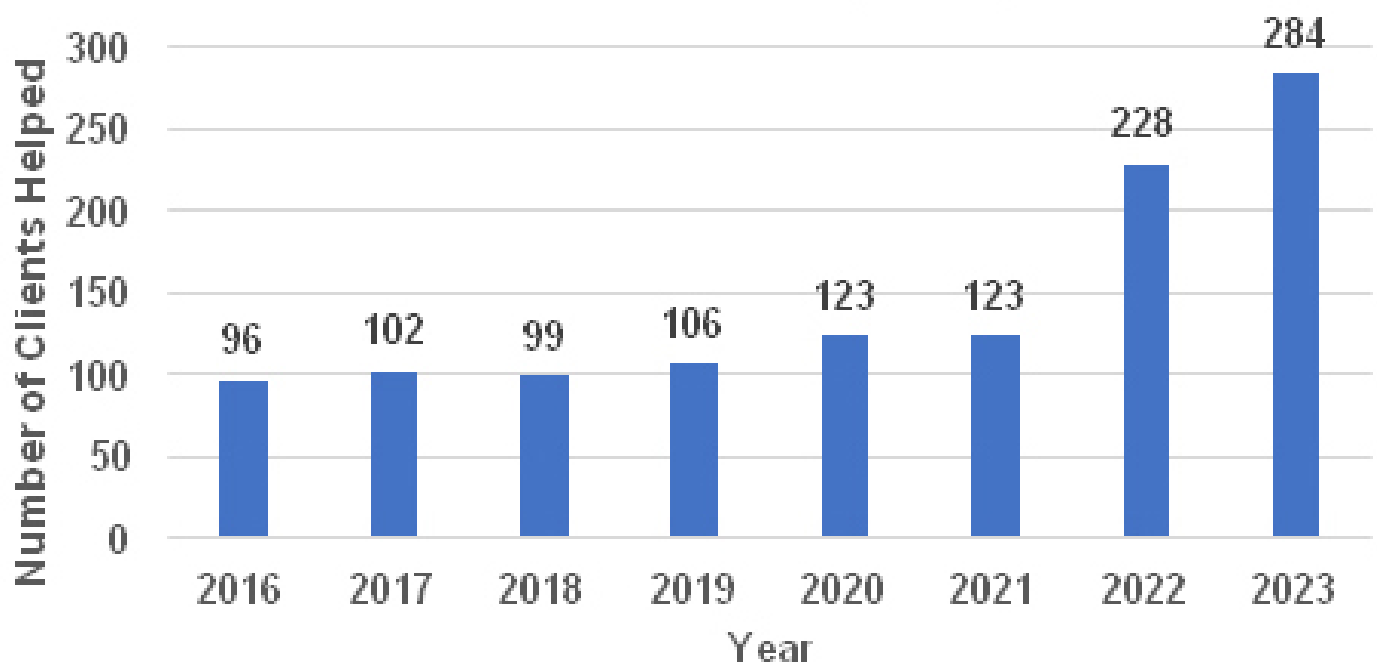

Pet Food Assistance Program Number of Families Helped by Year