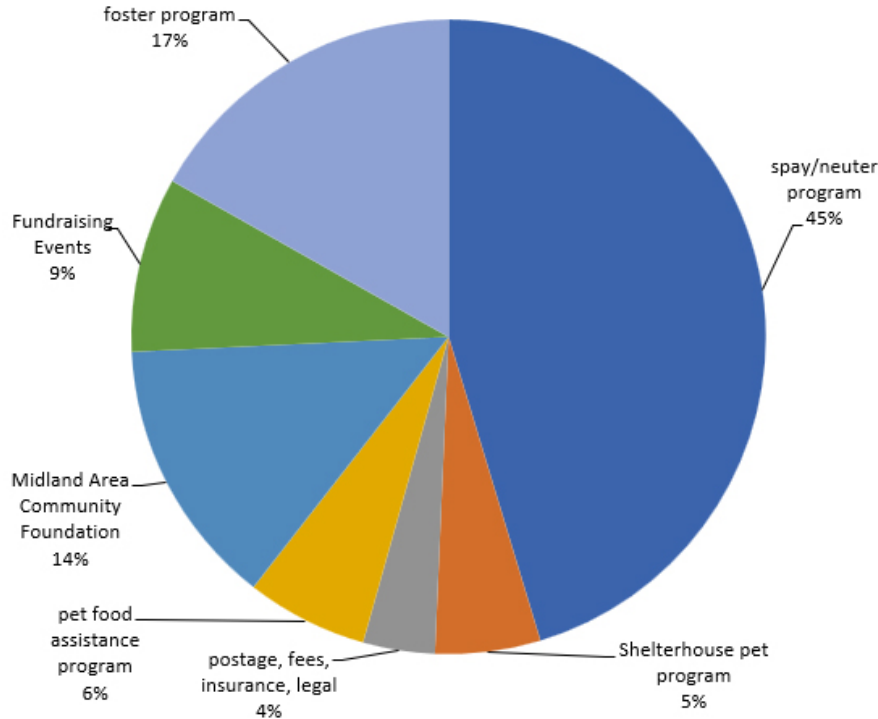

2023 Spending by Program