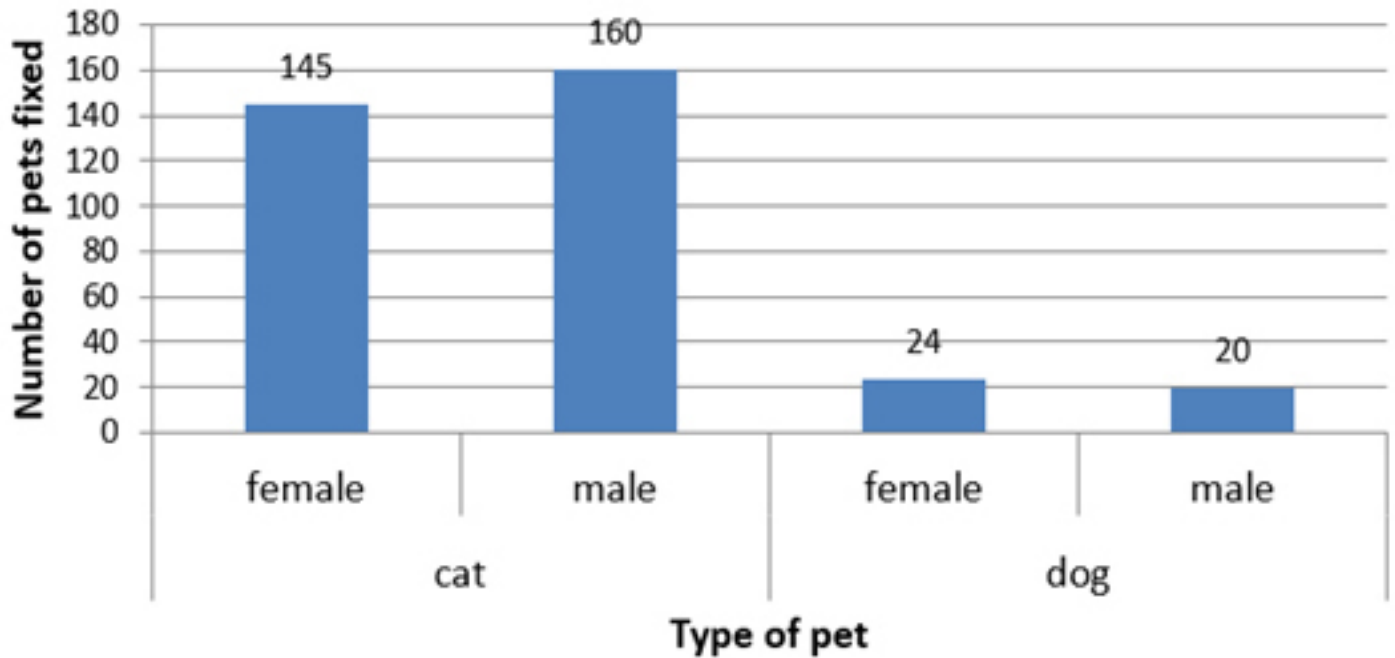

Pet Food Assistance Program Number of Families Helped in 2023 by Location

Pet Food Assistance Program Number of Families Helped by Year

Pet Food Assistance Program

	Thru 2022	2023	Total
Families Helped	1339	277	1616
Dogs	1613	291	1904
Cats	2503	343	2846
Other Animals	38	6	44
Pounds Dog Food Delivered	49,131	10,345	59,476
Pounds Cat Food Delivered	25,951	3730	29,681

Pet Food Assistance Program 2023 How did the client find out about the program?

How did the client find out about the Pet Food Assistance Program?

Spay/Neuter Statistics

Thanks to your donations and support, we are able to provide more help each year. If each spay/neuter surgery prevents two litters of unwanted puppies or kittens from being born the program has saved over 40,000 from a life of hunger, cruelty, and disease.

Spay/Neuter	thru 2022	2023	Total
Female Cats	2555	145	2700
Male Cats	2103	160	2263
Female Dogs	744	24	768
Male Dogs	604	20	624
Total	6006	349	6355

Pets fixed by Spay/neuter assistance program in 2023

How clients learned about our spay/neuter program in 2023