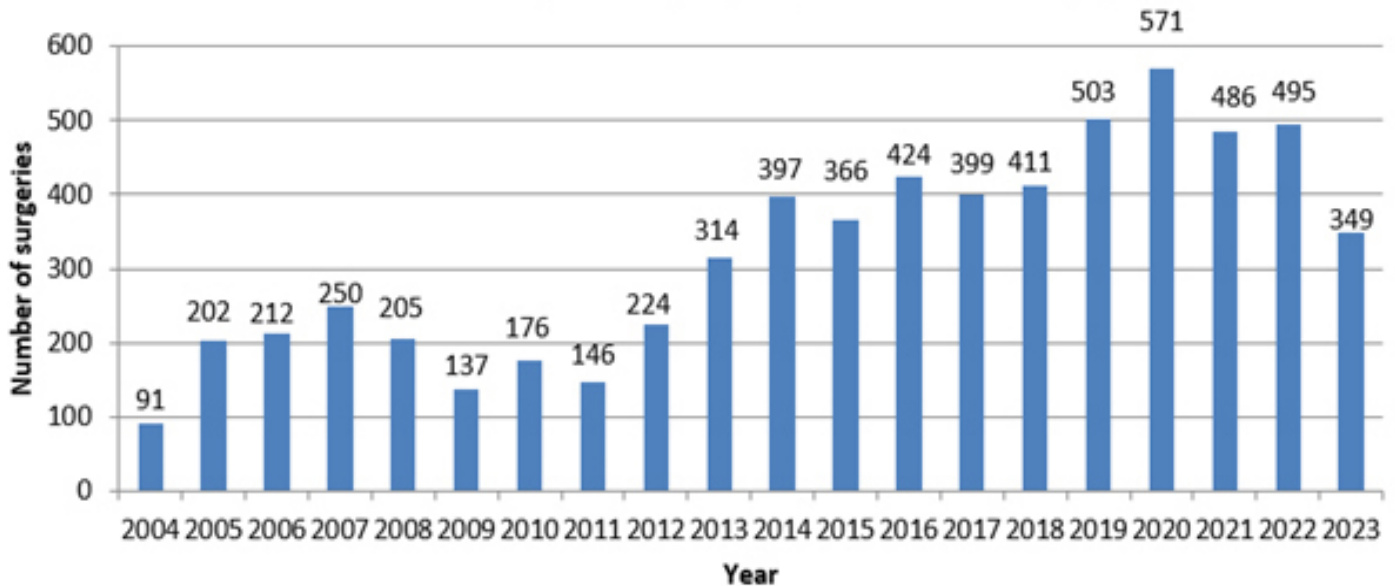

Number of pets spayed/neutered by year