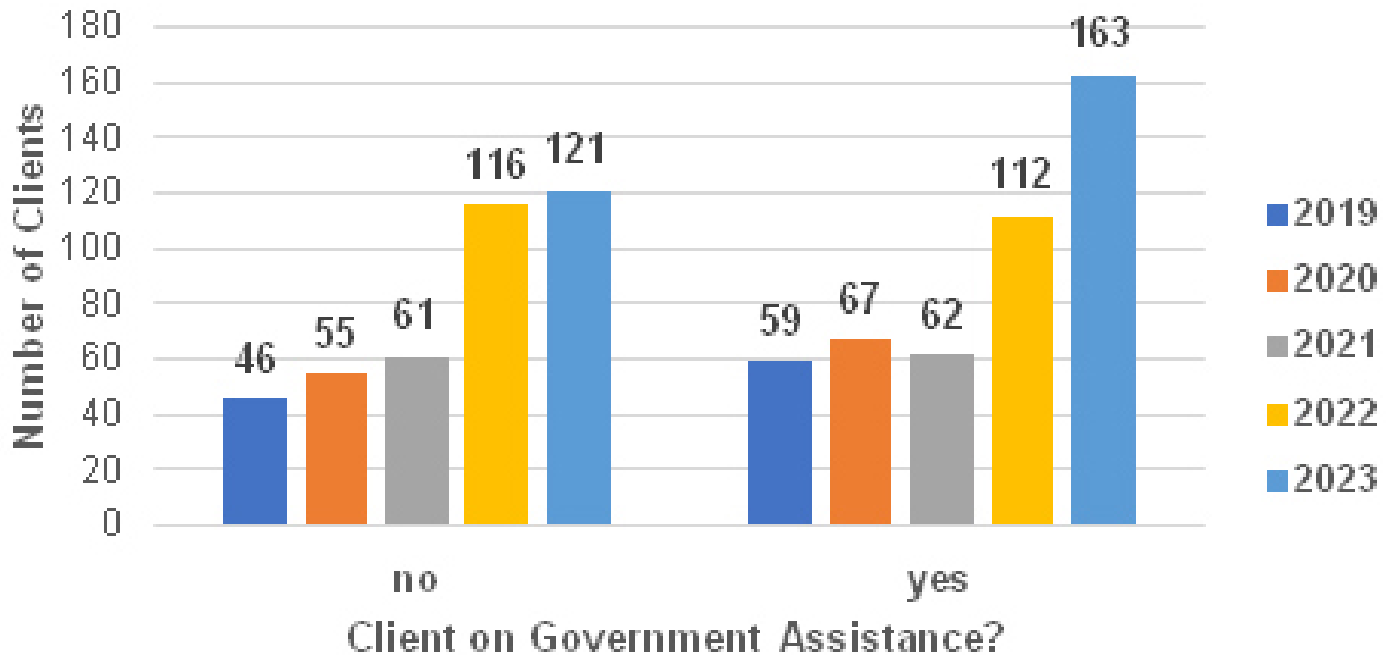

Pet Food Assistance Program Were Clients on Government Assistance?