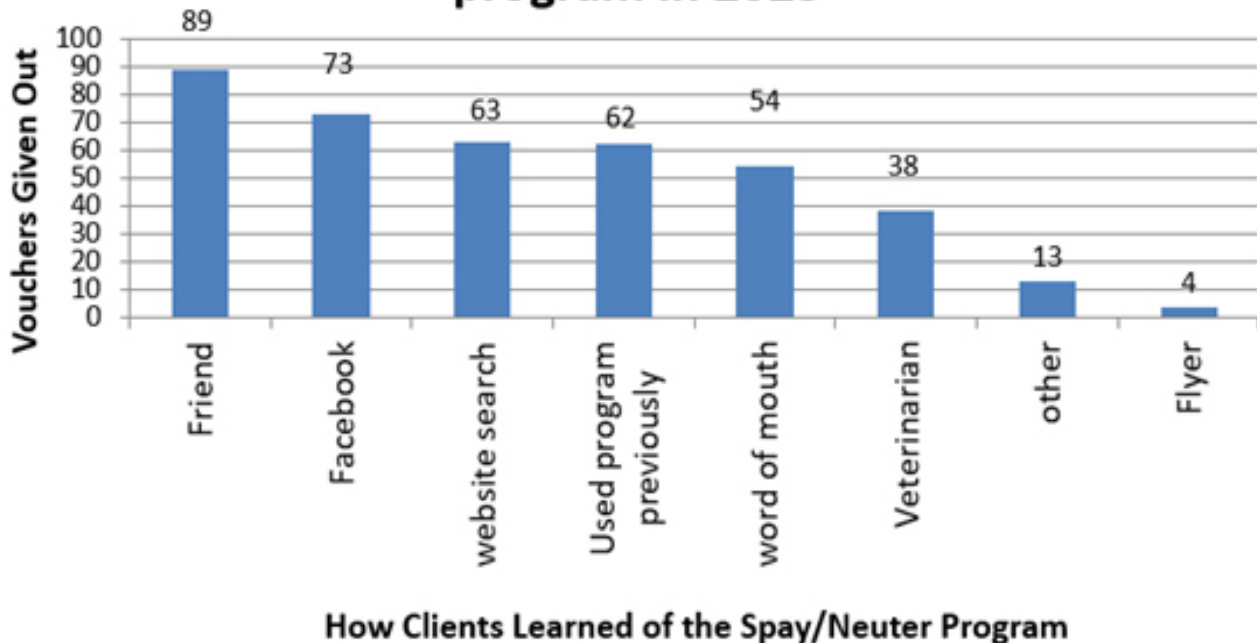

Pet Food Assistance Program Number of Families Helped in 2023 by Location

Pet Food Assistance Program Number of Families Helped by Year

Pet Food Assistance Program

	Thru 2022	2023	Total
Families Helped	1339	277	1616
Dogs	1613	291	1904
Cats	2503	343	2846
Other Animals	38	6	44
Pounds Dog Food Delivered	49,131	10,345	59,476
Pounds Cat Food Delivered	25,951	3730	29,681

Pet Food Assistance Program 2023 How did the client find out about the program?

How did the client find out about the Pet Food Assistance Program?

Spay/Neuter Statistics

Thanks to your donations and support, we are able to provide more help each year. If each spay/neuter surgery prevents two litters of unwanted puppies or kittens from being born the program has saved over 40,000 from a life of hunger, cruelty, and disease.

Spay/Neuter	thru 2022	2023	Total
Female Cats	2555	145	2700
Male Cats	2103	160	2263
Female Dogs	744	24	768
Male Dogs	604	20	624
Total	6006	349	6355

Pets fixed by Spay/neuter assistance program in 2023

How clients learned about our spay/neuter program in 2023

“Free Kittens”

Now is the time females are getting pregnant. Babies will arrive starting in early April then the free kittens signs start showing up. Help us stop the cycle. If you know anyone who needs help getting mom fixed, let us know.