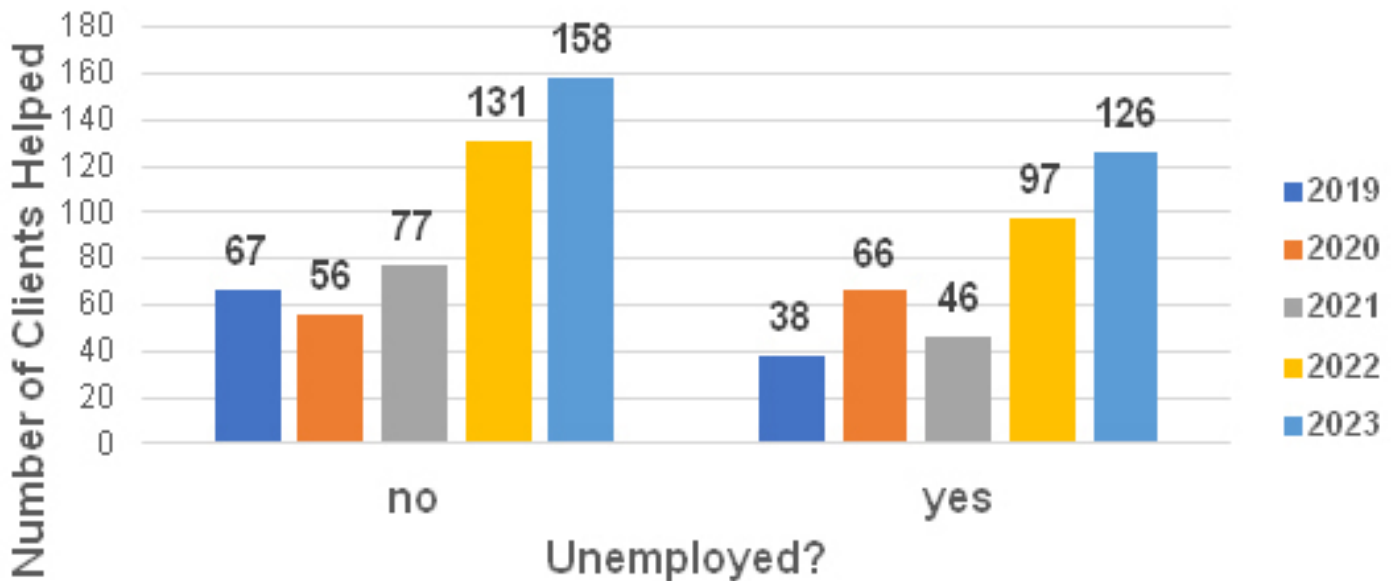

Pet Food Assistance Program Were Clients unemployed?