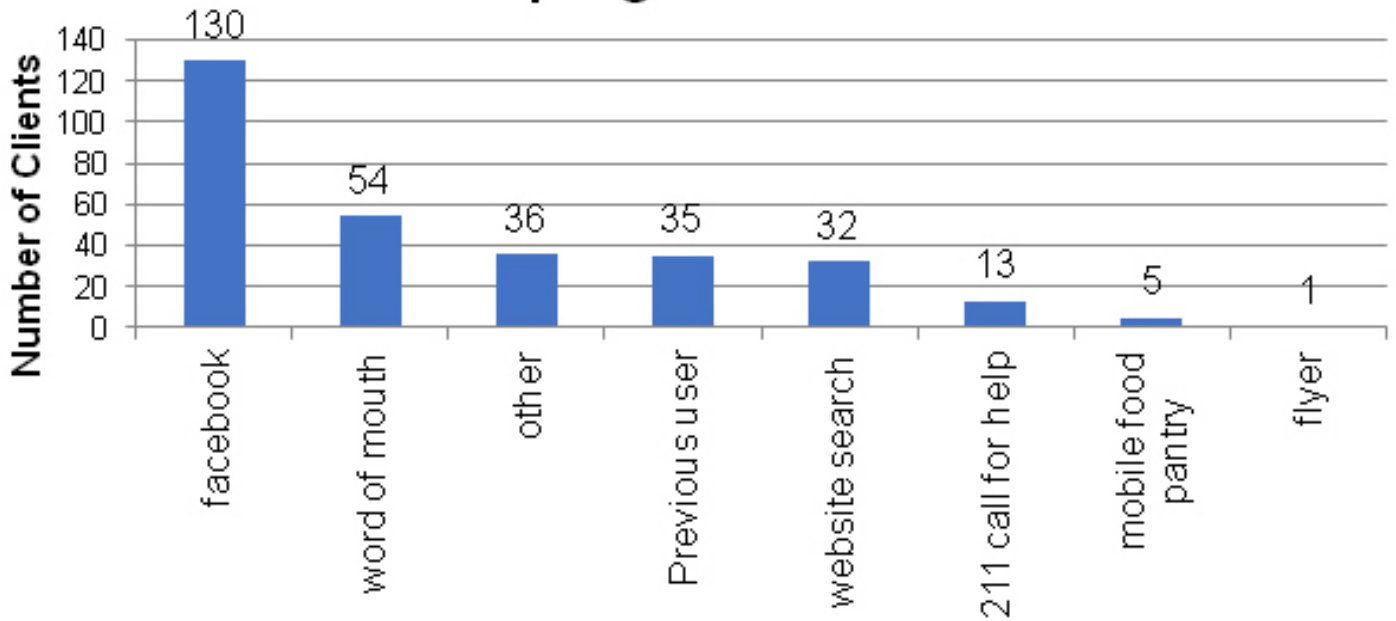

Pet Food Assistance Program Number of Families Helped in 2023 by Location

Pet Food Assistance Program Number of Families Helped by Year

Pet Food Assistance Program

	Thru 2022	2023	Total
Families Helped	1339	277	1616
Dogs	1613	291	1904
Cats	2503	343	2846
Other Animals	38	6	44
Pounds Dog Food Delivered	49,131	10,345	59,476
Pounds Cat Food Delivered	25,951	3730	29,681

Pet Food Assistance Program 2023 How did the client find out about the program?

How did the client find out about the Pet Food Assistance Program?

Spay/Neuter Statistics

Thanks to your donations and support, we are able to provide more help each year. If each spay/neuter surgery prevents two litters of unwanted puppies or kittens from being born the program has saved over 40,000 from a life of hunger, cruelty, and disease.