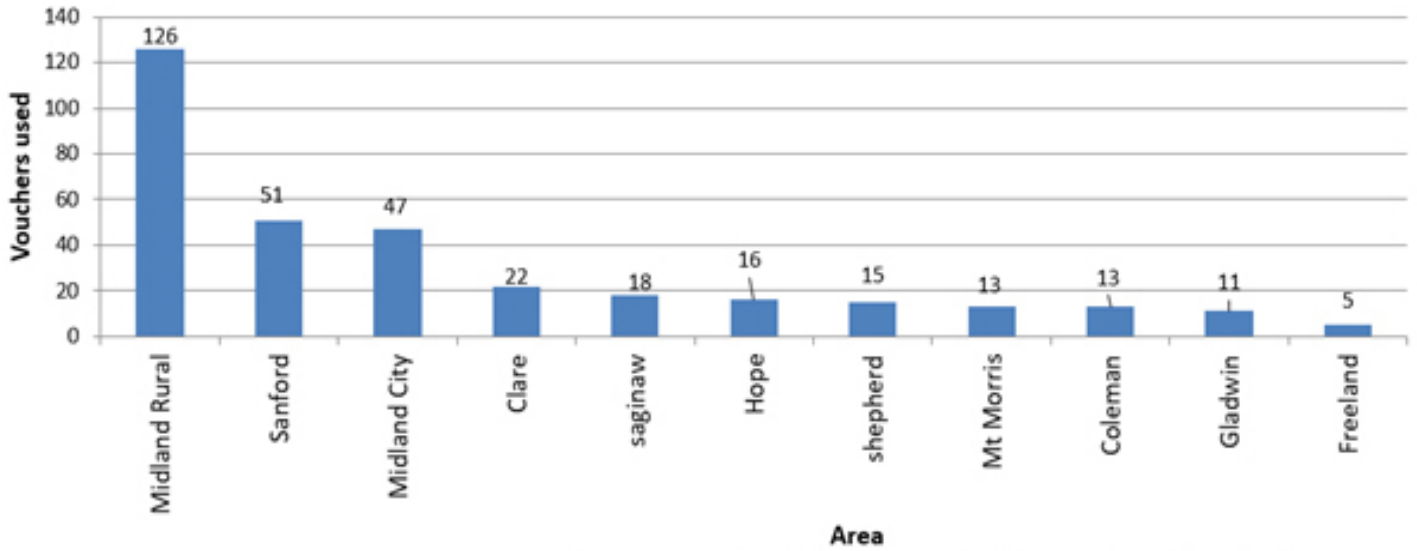

Spay/Neuter	thru 2022	2023	Total
Female Cats	2555	145	2700
Male Cats	2103	160	2263
Female Dogs	744	24	768
Male Dogs	604	20	624
Total	6006	349	6355

Pets fixed by Spay/neuter assistance program in 2023

How clients learned about our spay/neuter program in 2023

Number of Spay/Neuter Vouchers used by Area in 2023

We had some funding provided to help in Saginaw, Gladwin, and Clare Counties in 2023. This was a special grant that is not expected to be available in 2024.